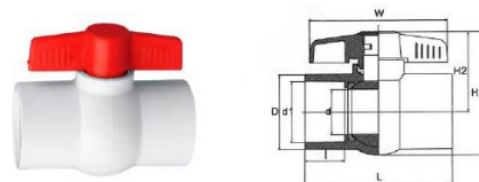

* All measurements in millimeters unless noted otherwise.

SCH40 PVC - Fittings and Pipe

Tee

Plug

Part#	Product Description	Size (DxLxZ)	Pcs Per Case	Per Pallet/ Carton
HQC34T	3/4" Tee	26.67x18.5x22.5	45	180
HQC1T	1" Tee	33.4x22.5x41.5	45	180
HQC15T	1 1/2" Tee	48.26x28x54.5	25	200

Part#	Product Description	Size (DxLxZ)	Pcs Per Case	Per Pallet/ Carton
HQC34PL	3/4" Plug	32.5x25.4x6	50	250
HQC1PL	1" Plug	39x31.8x6	50	400
HQC15PL	1 1/2" Plug	60x32x6	25	200

Elbox 90 STR

P-Trap

Part#	Product Description	Size (D1xDxLxZ)	Pcs Per Case	Per Pallet/ Carton
HQC34S90	3/4" Elbox 90 Deg STR	26.67x26.67x18.5x38.5	50	300

Part#	Product Description	Size (D1xDxLxZ)	Pcs Per Case	Per Pallet/ Carton
HQCPTRAP	3/4" P-Trap	26.67x20.9x210x125	25	150

R-Trap

Ball Valve

Part#	Product Description	Size (D1xDxL)	Pcs Per Case	Per Pallet/ Carton
HQCRTRAP	3/4" Elbox 90 Deg STR	26.67x34.5x250	25	150