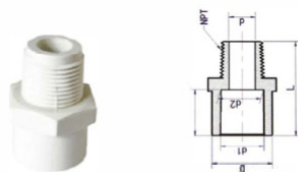

MPT Adapter M