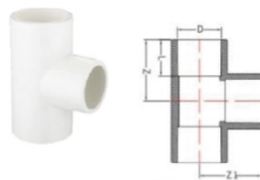

45 Degree Elbow

Cap SOC

Part#	Product Description	Size (DxLxZ)	Pcs Per Case	Per Pallet/ Carton
HQC3445	3/4" Elbow 45 Deg	26.67x18.5x26	50	300
HQC145	1" Elbow 45 Deg	33.4x22.5x32	50	400
HQC1545	1 1/2" Elbow 45 Deg	48.26x28x41	25	200
HQC245	2" Elbow 45 Deg	60.32x29.5x46.5	15	75
HQC345	3" Elbow 45 Deg	88.9x48x71	10	40

Part#	Product Description	Size (DxLxZ)	Pcs Per Case	Per Pallet/ Carton
HQC34CAP	3/4" Cap	26.67x18.5x3	75	600
HQC1CAP	1" Cap	33.4x22.5x3.5	50	400
HQC15CAP	1 1/2" Cap	48.26x28x3.5	25	200

MPT Adapter M

MPT Adapter F

Part#	Product Description	Size (DxLxZ)	Pcs Per Case	Per Pallet/ Carton
HQC34MA	3/4" Slip x MPT Adapter M	26.67x18x5x43x	60	360
HQC1MA	1" Slip x MPT Adapter M	33.4x22.5x55	50	400
HQC15MA	1 1/2" Slip x MPT Adapter M	48.26x28x61.5	25	200

* All measurements in millimeters unless noted otherwise.

SCH40 PVC - Fittings and Pipe

Tee

Plug

Part#	Product Description	Size (DxLxZ)	Pcs Per Case	Per Pallet/ Carton
HQC34T	3/4" Tee	26.67x18.5x22.5	45	180
HQC1T	1" Tee	33.4x22.5x41.5	45	180
HQC15T	1 1/2" Tee	48.26x28x54.5	25	200